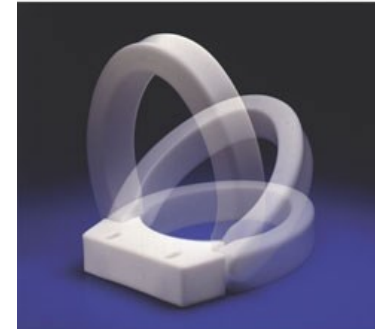

Starting at \$29.99 (AZ) (TG)(HD)

KITCHEN

BATHROOM

BEDROOM

MOBILITY

ASSORTED

TOILET SEAT WITH ARMS

Full length padded removable arms. Heavy-duty molded plastic construction provides additional strength and durability. Improved locking device is engineered with larger, heavy-duty "worm screw" and locking plate to ensure a safe, secure fit.

Starting at \$59.99 (AZ) (TG)

HINGED ELEVATED TOILET SEAT

Allows for easy sitting and rising. Features a seat riser made of two parts that are hinged together, allowing the ring to be lifted in the same manner as a regular toilet seat. The seat is installed using the existing toilet seat and lid.

Starting at \$58.62 (AZ)

TOILET TISSUE HOLDER

Simple design that provides an exceptional combination of form and function.

Starting at \$19.95 [AZ]

EASY-REACH SOAPY SCRUBBER

Get to those hard to reach places, without bending or twisting.