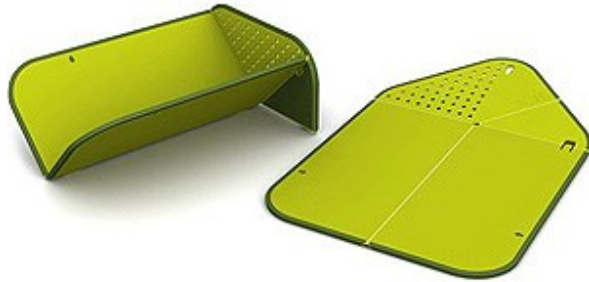

\$22.95 [AM]

SLAP CHOP

Slap Chop easily pops open like a butterfly for easy access to clean. You never need to switch blades. Chop up vegetables, nuts, & fruits -- all quickly and easily. With every slap, the finer the food gets.

\$29.95 (AM) \$19.99 (TG) \$14.99

KITCHEN

BATHROOM

BEDROOM

MOBILITY

ASSORTED

JOSEPH JOSEPH RINSE & CHOP

Rinse & Chop is a patented hinged chopping board that, when folded, creates a strainer at one end and a chute at the other. Simply fold and lock the board into position to rinse, open and flatten to chop and then fold again to pour food easily.

\$10.99 (AZ) \$14.99 [BB]

EZ CRACKER

The EZ Cracker cracks eggs with one simple motion and separates eggs whites. There's no mess, no fuss, no shells in your food. Just place the egg in the EZ Cracker cradle, squeeze handles together to crack the egg.