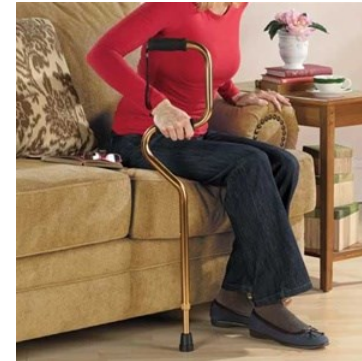

Starting at \$23.92 (AZ) (HD)

ARISING CANE

Combination walking cane and rising aid makes getting about, sitting and standing up safer and more convenient. It has a second, lower handle that provides stability as you rise from a seated position.