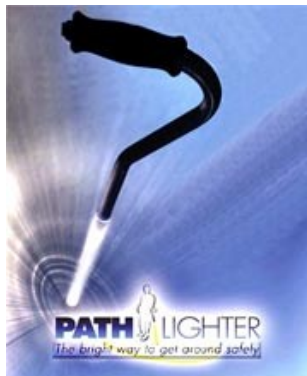

Starting at $39.99 [AZ]

CANE SLING-SEAT

Provides a comfortable seat to rest on when open, and a sturdy quad cane when closed. Manufactured with sturdy, extruded aluminum tubing. Four sturdy legs with vinyl contoured tips.